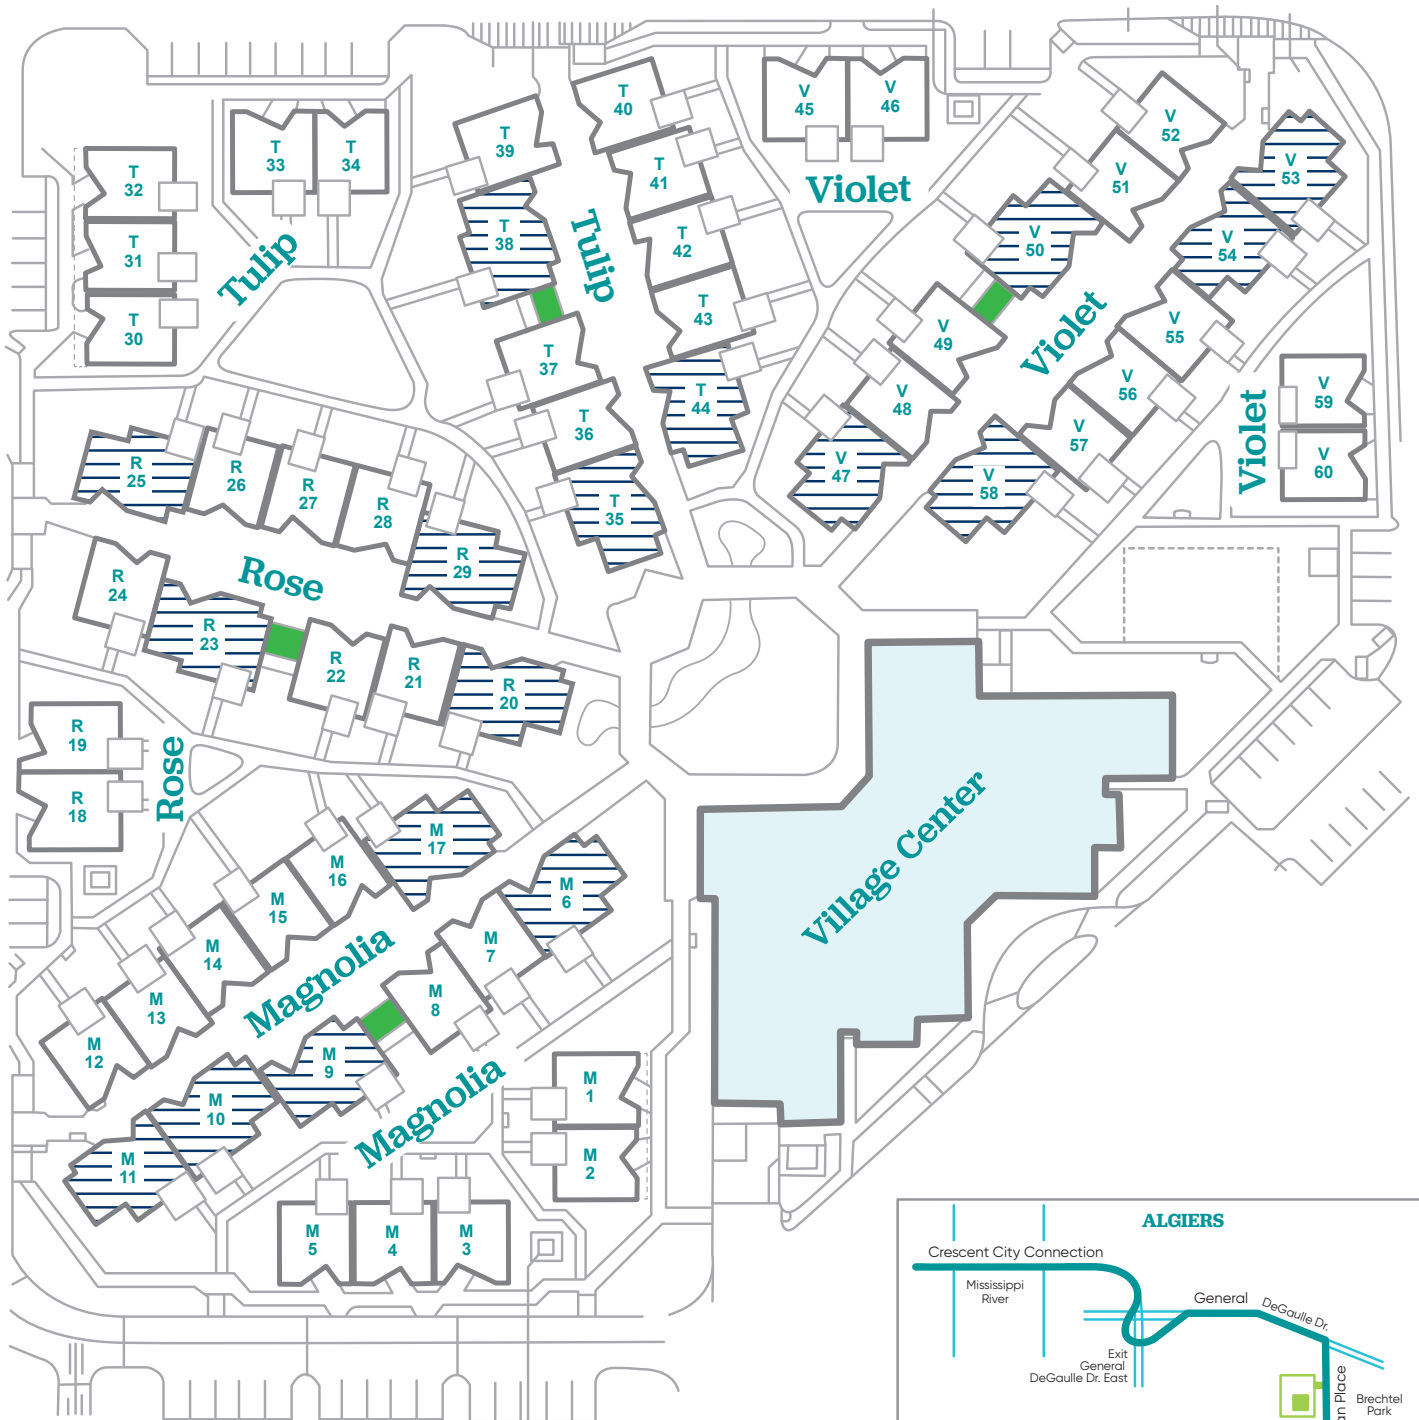

The Villas

One bedroom residence
709 sq. ft.

Two bedroom residence
919 sq. ft.

3701 Behrman Place
New Orleans, LA 70114
504.367.5640
touro.com/woldenberg-village

Woldenberg Village

3701 Behrman Place
New Orleans, LA 70114
504.367.5640
touro.com/woldenberg-village

Woldenberg
Village
LCMC Health