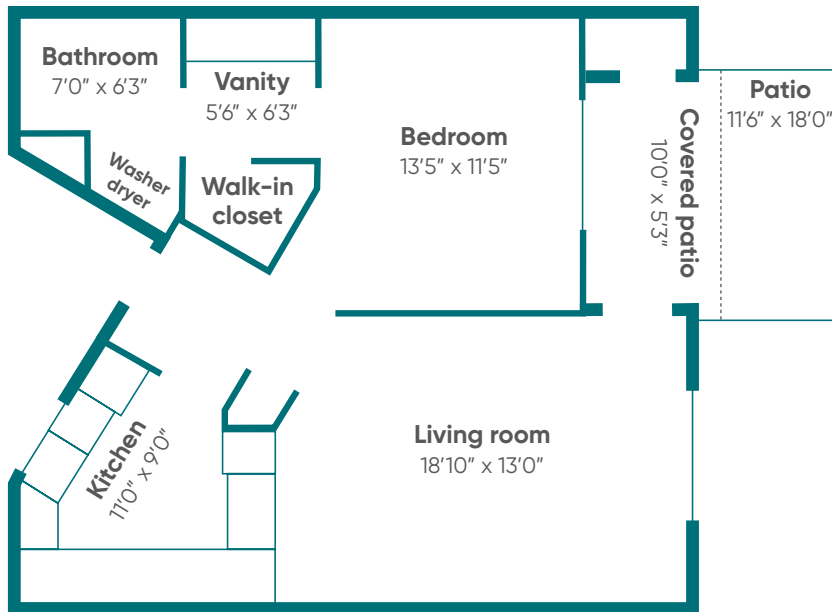

The Villas

One bedroom residence
709 sq. ft.

Two bedroom residence
919 sq. ft.

3701 Behrman Place
New Orleans, LA 70114
504.367.5640
touro.com/woldenberg-village

Woldenberg Village

3701 Behrman Place
New Orleans, LA 70114
504.367.5640
touro.com/woldenberg-village