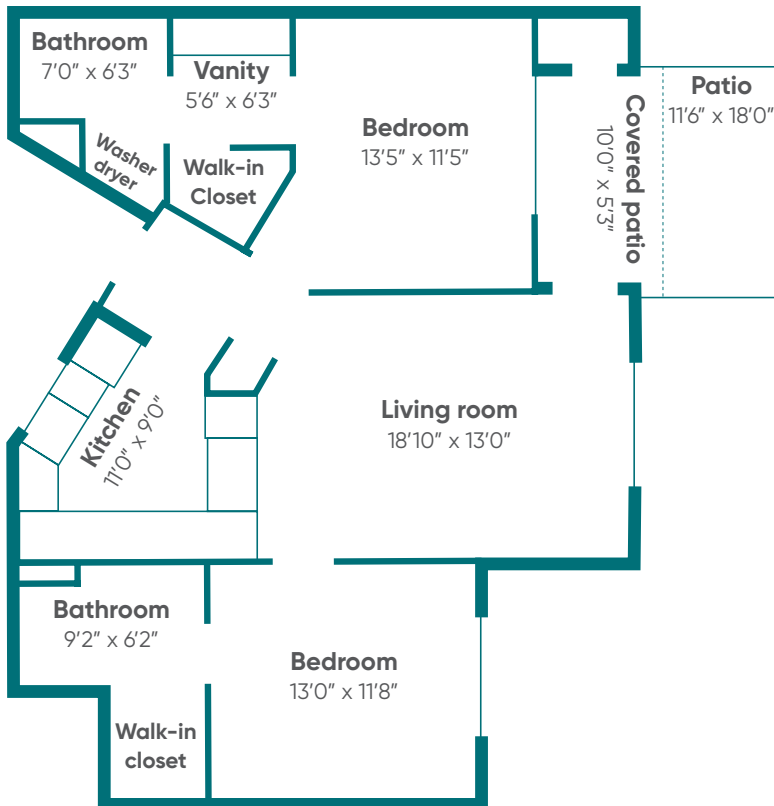

The Villas

One bedroom residence
709 sq. ft.

Two bedroom residence
919 sq. ft.

3701 Behrman Place
New Orleans, LA 70114
504.367.5640
touro.com/woldenberg-village

Woldenberg Village

3701 Behrman Place
New Orleans, LA 70114
504.367.5640
touro.com/woldenberg-village