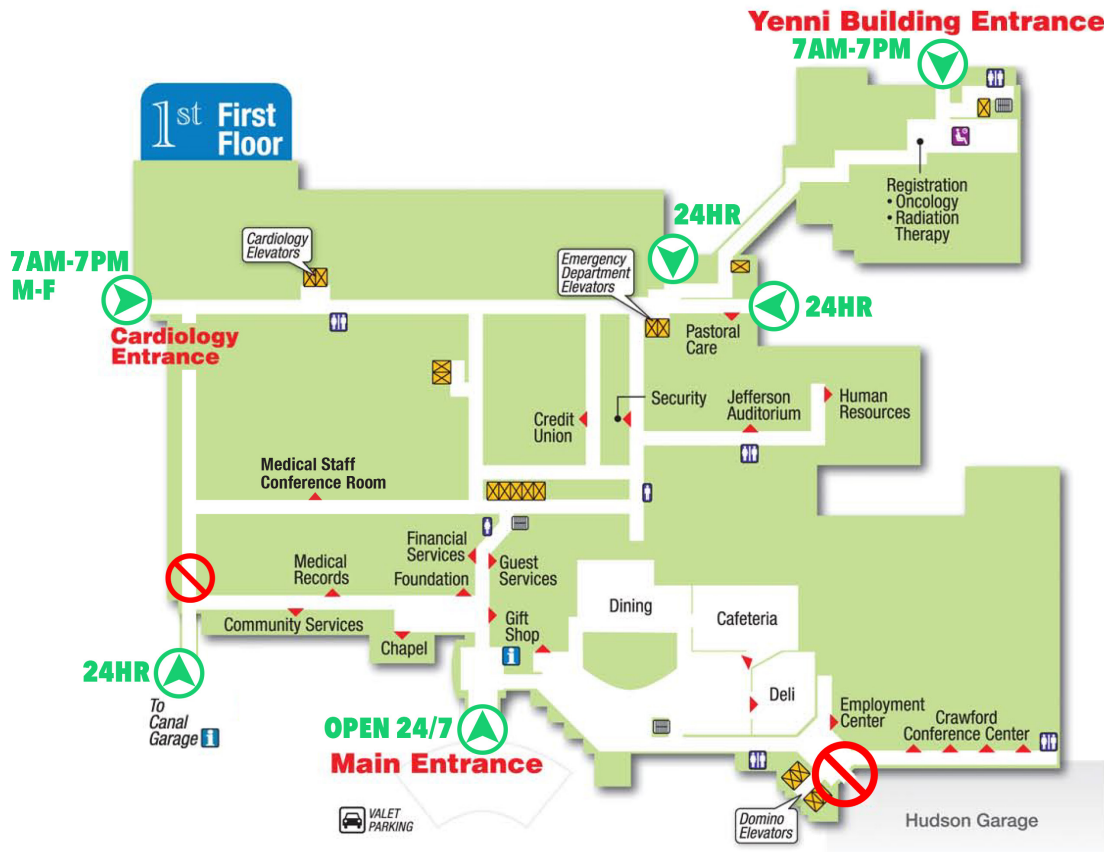

Coronavirus Access

This Entrance is closed because of coronavirus.

Hudson Garage use 2nd floor entry.

After 5 pm, all guests must use the main entrance.

Please note the entrances open on the maps below and their times.

All visitors will be asked screening questions and will be armbanded.

If someone is not armbanded please go to the front/main entrance and receive one.